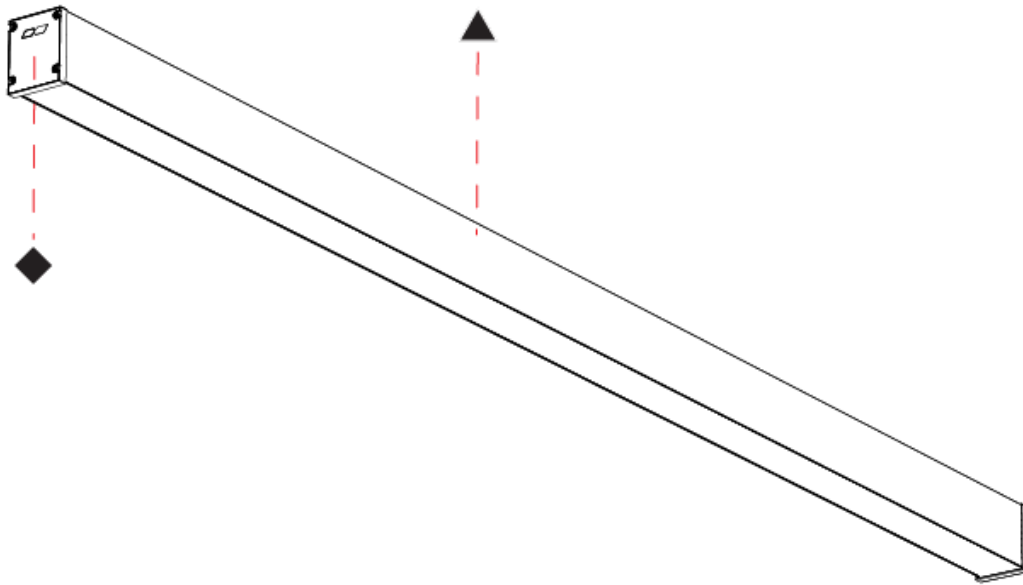

SLIDER STRAIGHT IP54 SURFACE

A3D390-

PROJECT

TYPE

SPECIFIER

QUANTITY

DATE

SLIDER STRAIGHT IP54 COLOR FINISH CHART